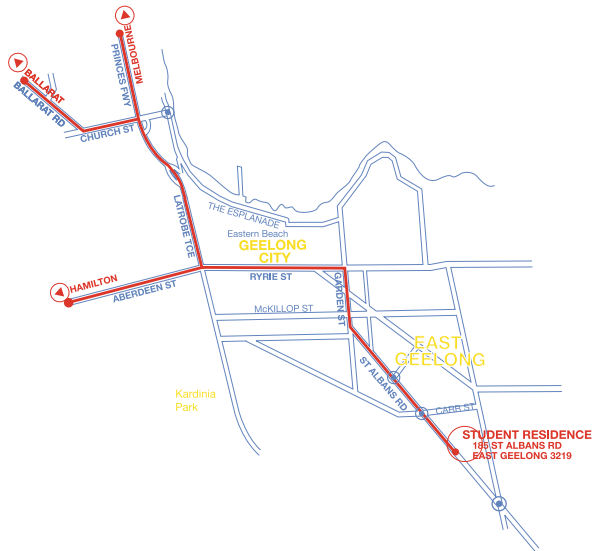

Student Residence
The Gordon
185 St Albans Road, East Geelong 3219
P 5246 6132
M 0407 863 016
E studentresidence@gordontafe.edu.au
W thegordon.edu.au/studentres

Real skills. Real experience. Real outcomes.

thegordon.edu.au

06276 Oct... 2017 TAFE 3044